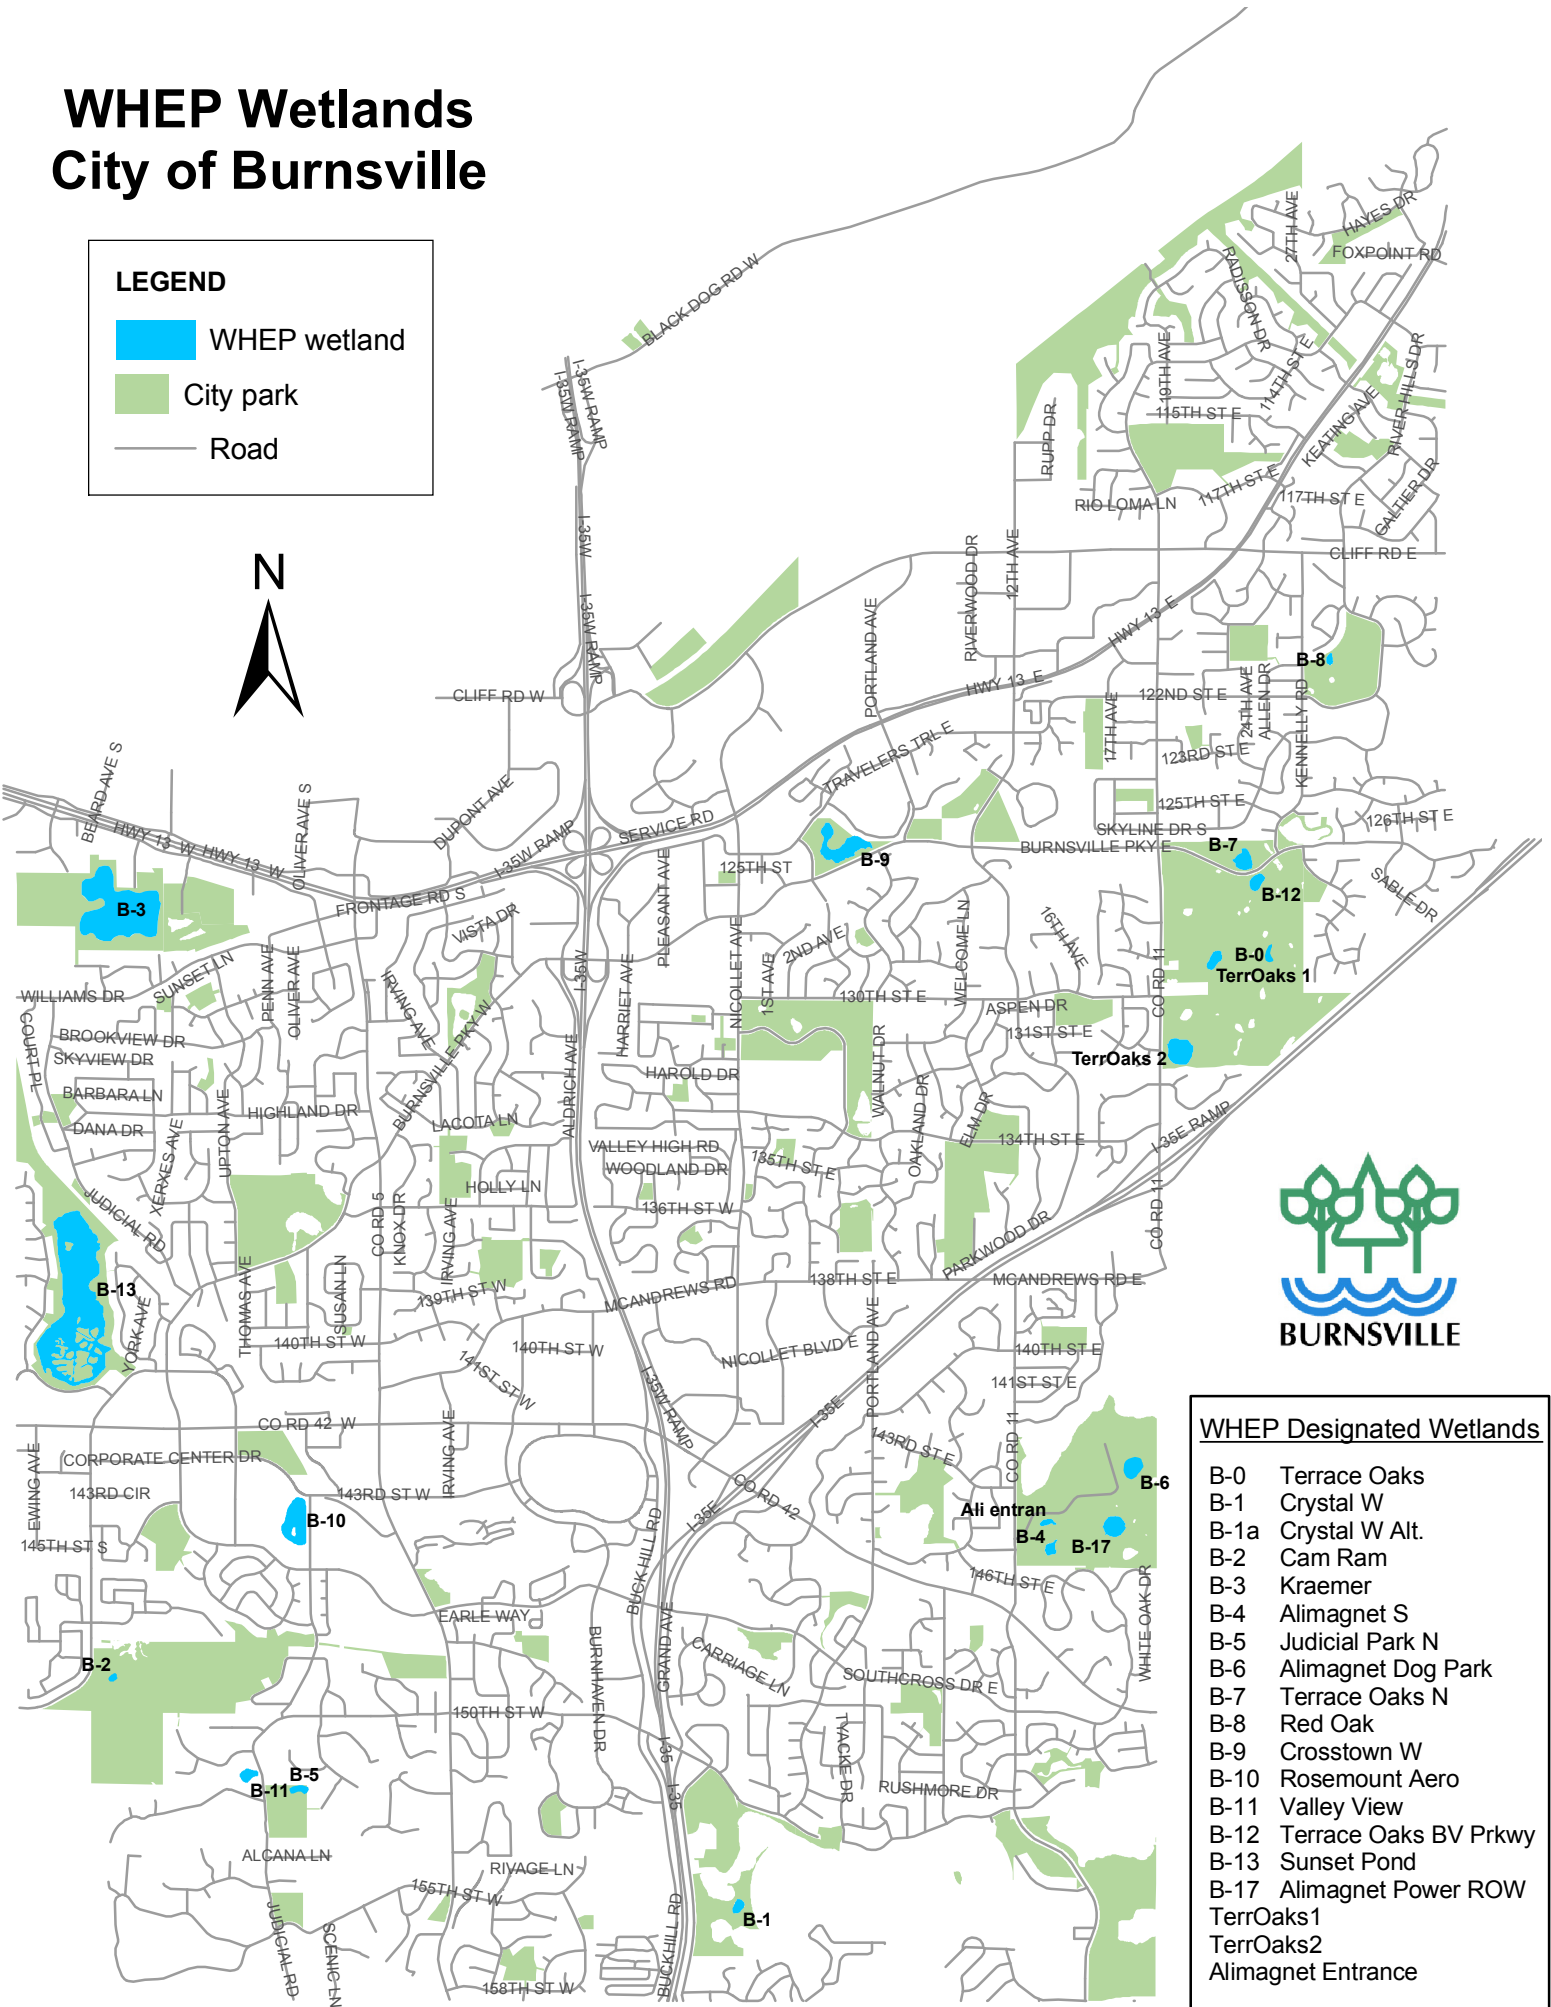

WHEP Wetlands City of Burnsville

LEGEND

- WHEP wetland
- City park
- Road

WHEP Designated Wetlands

B-0	Terrace Oaks
B-1	Crystal W
B-1a	Crystal W Alt.
B-2	Cam Ram
B-3	Kraemer
B-4	Alimagnet S
B-5	Judicial Park N
B-6	Alimagnet Dog Park
B-7	Terrace Oaks N
B-8	Red Oak
B-9	Crosstown W
B-10	Rosemount Aero
B-11	Valley View
B-12	Terrace Oaks BV Prkwy
B-13	Sunset Pond
B-17	Alimagnet Power ROW
	TerrOaks1
	TerrOaks2
	Alimagnet Entrance